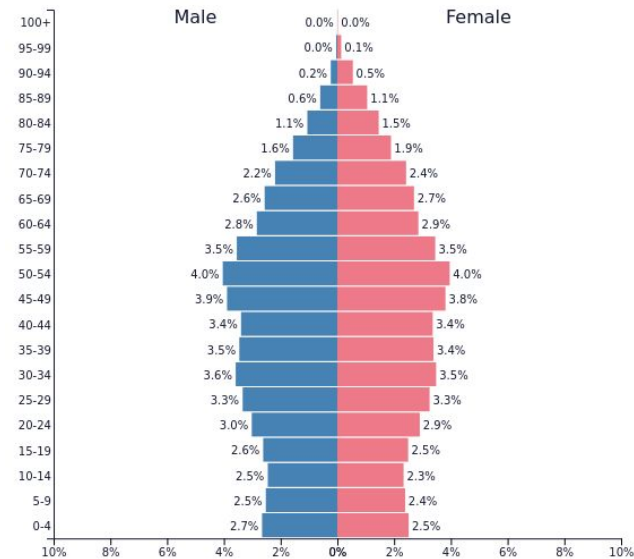

POPULATION PYRAMIDS

Describe and explain each of the population pyramids by adding bullet points below.

PopulationPyramid.net

WORLD - 2017
Population: 7,515,284,153

PopulationPyramid.net

Switzerland - 2017
Population: 8,454,082

PopulationPyramid.net

Cambodia - 2017
Population: 16,076,370