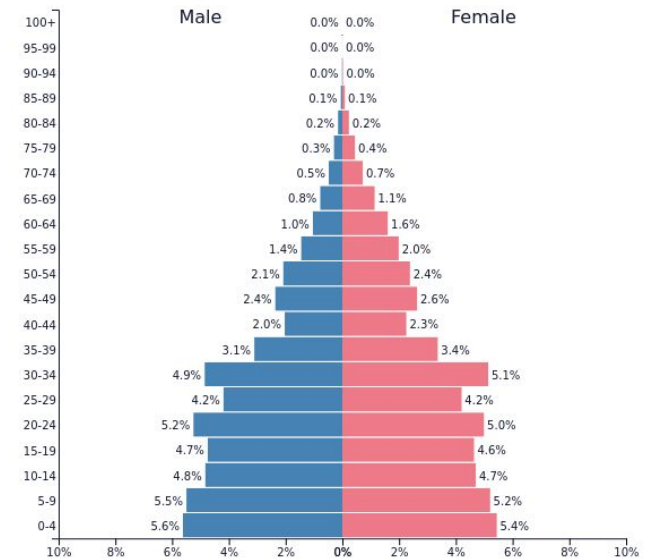

POPULATION PYRAMIDS

Describe and explain each of the population pyramids by adding bullet points below.

PopulationPyramid.net

WORLD - 2017
Population: 7,515,284,153

PopulationPyramid.net

Switzerland - 2017
Population: 8,454,082

PopulationPyramid.net

Cambodia - 2017
Population: 16,076,370