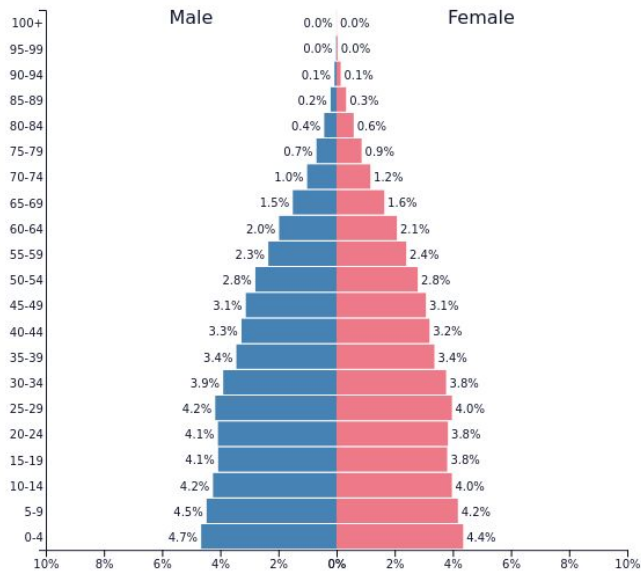

POPULATION PYRAMIDS

Describe and explain each of the population pyramids by adding bullet points below.

PopulationPyramid.net

WORLD - 2017
Population: 7,515,284,153

PopulationPyramid.net

Switzerland - 2017
Population: 8,454,082

PopulationPyramid.net

Cambodia - 2017
Population: 16,076,370